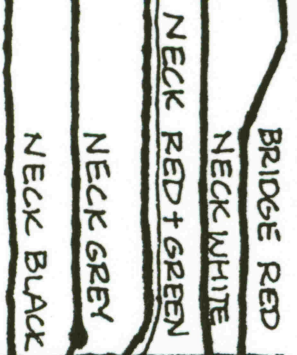

NECK MAG

BRIDGE MAG.

PIEZO BRIDGE

BATTERY

FLEX A COMPONENTS
FLEX B COMPONENTS

ORIGINAL
FLY
MODELS:
ARTIST
CLASSIC
DELUXE

SUPREME
HARDTAIL

5-2-03