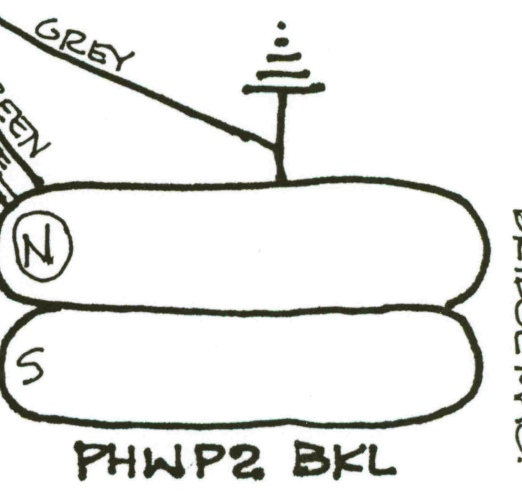

NECK MAG

BRIDGE MAG.

PIEZO BRIDGE

BATTERY

FLEX A COMPONENTS
FLEX B COMPONENTS

ORIGINAL
FLY
MODELS:
ARTIST
CLASSIC
DELUXE

SUPREME
HARDTAIL

5-2-03