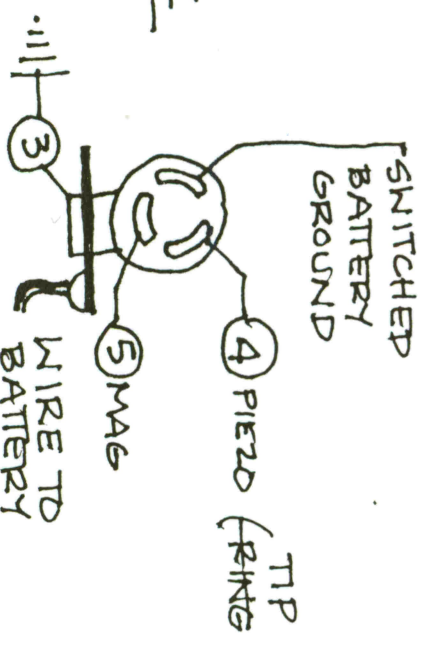

NECK MAG

BRIDGE MAG.

PIEZO BRIDGE

BATTERY

FLEX A COMPONENTS
FLEX B COMPONENTS

ORIGINAL
FLY
MODELS:
ARTIST
CLASSIC
DELUXE

SUPREME
HARDTAIL

5-2-03