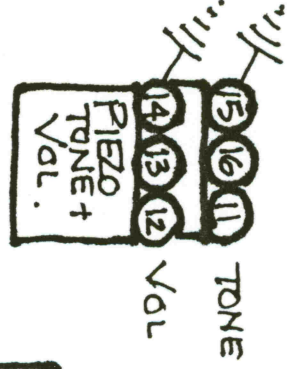

NECK MAG

BRIDGE MAG.

PIEZO BRIDGE

BATTERY

FLEX A COMPONENTS
FLEX B COMPONENTS

ORIGINAL
FLY
MODELS:
ARTIST
CLASSIC
DELUXE

SUPREME
HARDTAIL

5-2-03