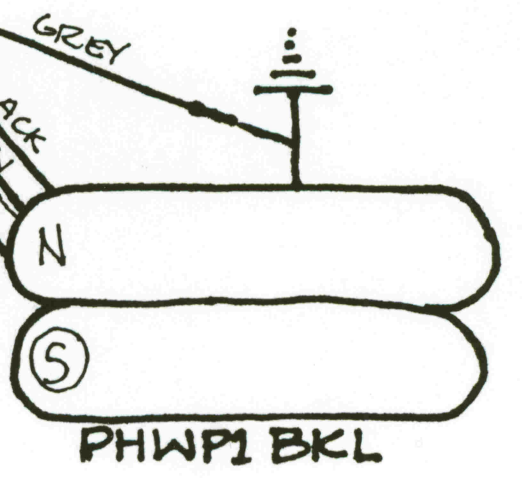

NECK MAG

BRIDGE MAG.

PIEZO BRIDGE

BATTERY

FLEX A COMPONENTS
FLEX B COMPONENTS

ORIGINAL
FLY
MODELS:
ARTIST
CLASSIC
DELUXE

SUPREME
HARDTAIL

5-2-03